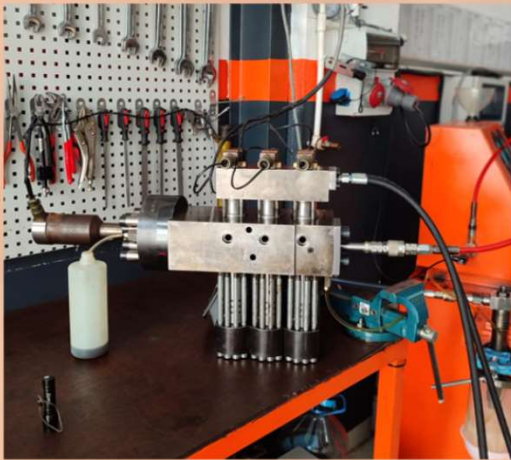

After numbers of WinGD injection equipment maintenance and repair activities we will be more than happy to give you a helping hand on your solution needs for equipment overhauls as;

- ICU, VCU, Fuel Accumulator, Exhaust Valve Drive, Fuel Pump, Servo Oil Pump, Safety Valve, Shutdown Valve

All equipment overhauls are based on manufacturer's instructions and reference values. Progress is reported in detail with all necessary technical information and measurement records.

Contact Us

Mob: + (90) 542 527 34 43

Email: icetin@qspmarine.com

AIMESSI
MARINE ENGINE SPARES SERVICE INT. INC.